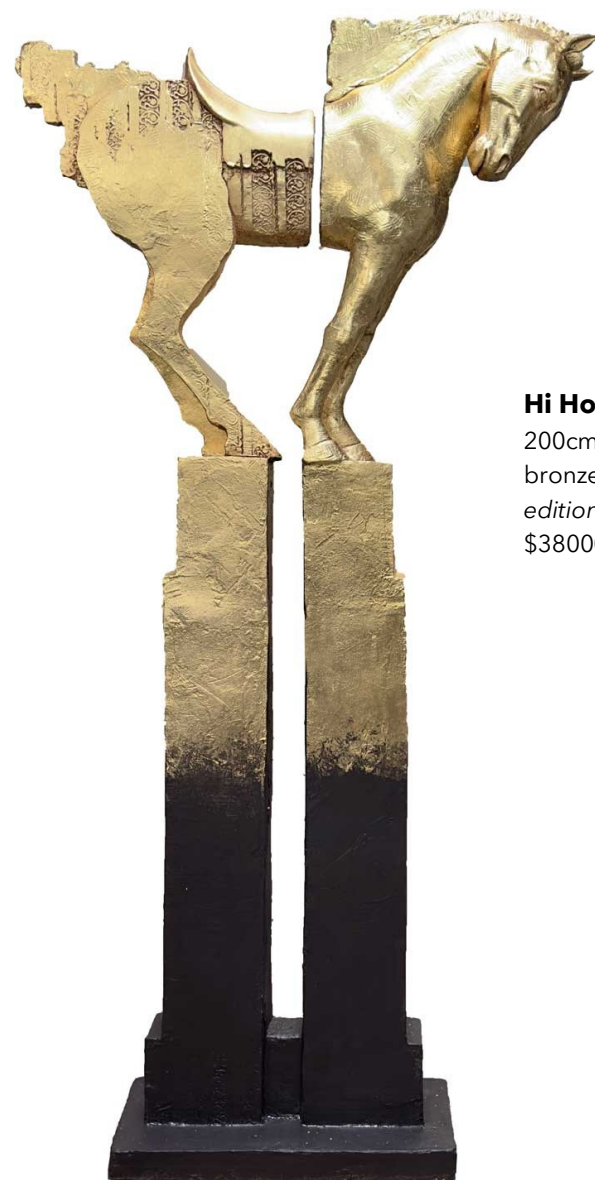

bronze sculpture

Split Wing

200m(h)
bronze on steel
edition of 9
\$27500

Chameleon

155cm(h)
bronze on steel
edition of 9
\$36500

Stephen Glassborow

bronze sculpture

Loose Leaf #2

175cm(h)
bronze
edition AP/11
\$22000

Infinity Leaf

200cm(h)
bronze on steel
edition of 9
\$32500

Black Cockatoo
200cm(h)
bronze on steel
edition of 9
\$34000

Sulphur-Crested
200cm(h)
bronze on steel
edition of 9
\$34000

Stephen Glassborow
bronze sculpture

Hi Horse
200cm(h)
bronze
edition 5/7
\$38000

Body Corporate
185cm(h)
bronze
edition AP/9
\$90,000

Stephen Glassborow

bronze sculpture

sculpture are currently on exhibition at the 2024 Venice Biennale and unavailable until 2025.