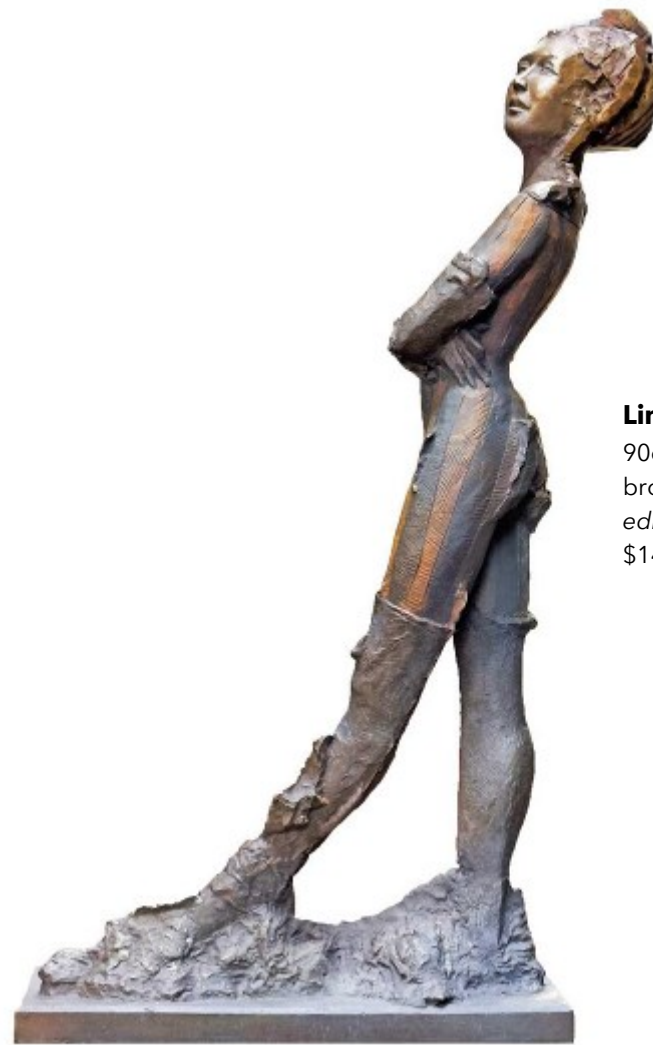

Tiny Dancer
[75cm(h)](#)
[bronze on granite](#)
[edition AP/11](#)
[$9800](#)

Stephen Glassborow

bronze sculpture

Line Up, Dancer

90cm(h)
bronze on granite
edition 7/9
$14000