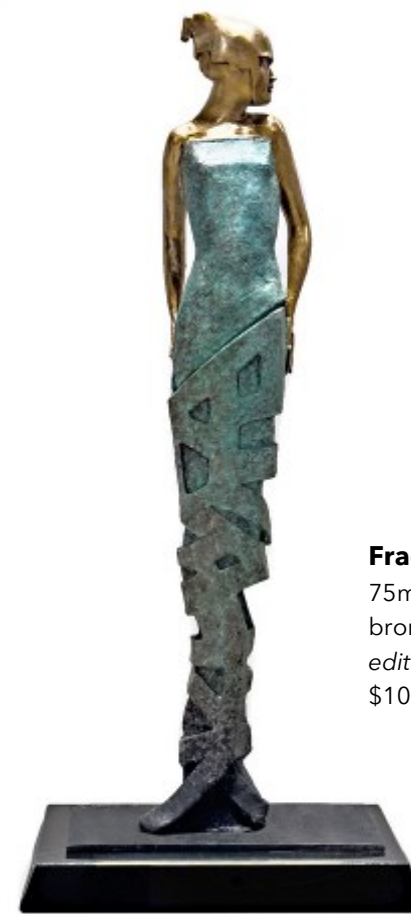

Flotilla

72cm(h)
bronze on granite
edition AP/11
\$9800

Stephen Glassborow

bronze sculpture

Alice Springs

76cm(h)
bronze on granite
edition 1/11
\$10500

Fractal

75m(h)
bronze on granite
edition of 11
\$10500