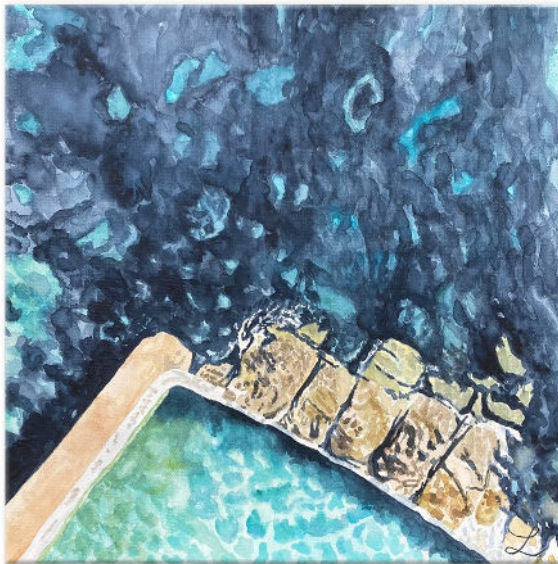

## SOL SOLACE

October 17-31, 2024

SOHO galleries Sydney

150 Edgecliff Rd, Woollahra

This collection exudes the vibrancy and energy of sun-soaked days. Each piece evokes a longing for summer, from beach scenes, people pool side and activities bathed in warm sunlight, it is a celebration of warm weather, sun kissed skin and the essence of balmy days. So much inspiration from my creative practice comes from moments by the water. When I am at the water's edge, my brain shuts down, I feel connected and I can get into this sort of meditative state where I am able to forget the world and everything that's going on.

'Sol Solace' reflects the warmth, light and meditative state I experience at moments surrounded by water. Inspired by the quiet beauty of sun-soaked moments by the ocean or poolside, where light and water create a harmonious dance of colour and reflection. I explore the balance between solitude and connection, painting vibrant, sunlit scenes to capture the serenity of being immersed in the outdoors. Using layered brush strokes, an eye for detail and a luminous colour palette, I aim to capture the stillness found in those sun-soaked moments of solitude that invite calm and reflection. It is an escape of both the physical and the psychological.

**Bronte**  
35x35cm  
\$750

**Fairy Bower**  
35x35cm  
\$750

**Snorkel Sanctuary**  
35x35cm  
\$750

**Mindful Moments**  
65x54cm (framed)  
\$2200

**Shaded Solitude**  
65x54cm (framed)  
\$2200

**Bask**  
85x75cm (framed)  
\$3900