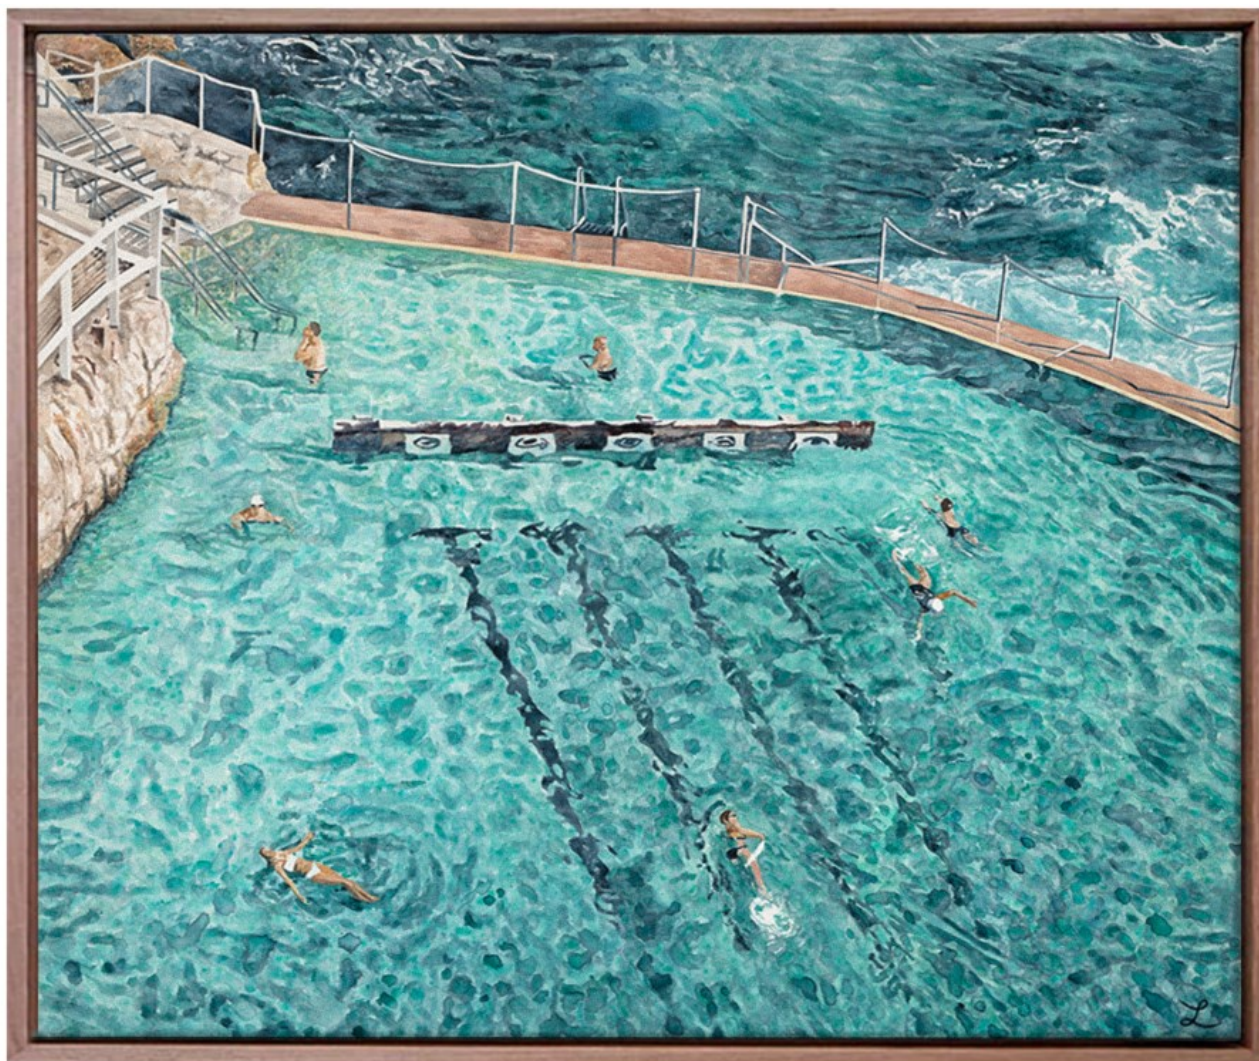

'Sol Solace' reflects the warmth, light and meditative state I experience at moments surrounded by water. Inspired by the quiet beauty of sun-soaked moments by the ocean or poolside, where light and water create a harmonious dance of colour and reflection. I explore the balance between solitude and connection, painting vibrant, sunlit scenes to capture the serenity of being immersed in the outdoors. Using layered brush strokes, an eye for detail and a luminous colour palette, I aim to capture the stillness found in those sun-soaked moments of solitude that invite calm and reflection. It is an escape of both the physical and the psychological.

**Bronte**  
35x35cm  
\$750

**Fairy Bower**  
35x35cm  
\$750

**Snorkel Sanctuary**  
35x35cm  
\$750

**Mindful Moments**  
65x54cm (framed)  
\$2200

**Shaded Solitude**  
65x54cm (framed)  
\$2200

**Bask**  
85x75cm (framed)  
\$3900

**Dipping Days**  
77x77cm (framed)  
\$3600

**Reflections in Stillness**  
85x75cm (framed)  
\$3900

**Poolside**  
108x108cm (framed)  
\$6600

**Soleil**  
108x108cm (framed)  
\$6600

**Bondi Bathers**  
126x106cm (framed)  
\$8200

**Coogee Rockpool**  
126x106cm (framed)  
\$8200

**Basking in Bronte**  
126x106cm (framed)  
\$8200